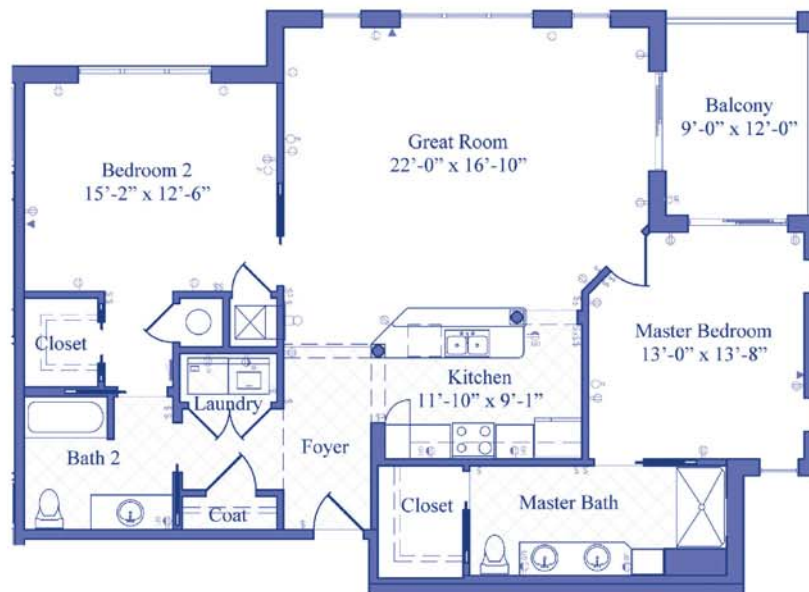

COTSWOLD

Two Bedroom with Great Room ♦ 1,365 Square Feet

SCALE: 1/8" = 1'-0"
 0 2 4 8 FT

- ELECTRICAL SYMBOL LEGEND**
- Switched Electrical Receptacle **
 - Electrical Receptacle **
 - ⊖ Switch
 - ⊕ Emergency Call
 - ◀ Integrated for Telephone/Data
 - TV Television
 - TV/V Television/Voice

PLANS MAY VARY PER INDIVIDUAL RESIDENCE

- * Typical electrical receptacle mounting height: 18" above counter surfaces.
- ** Room dimensions and locations of doors, windows, and devices are approximate and will vary.
- *** Grab bars in ADA rooms only.