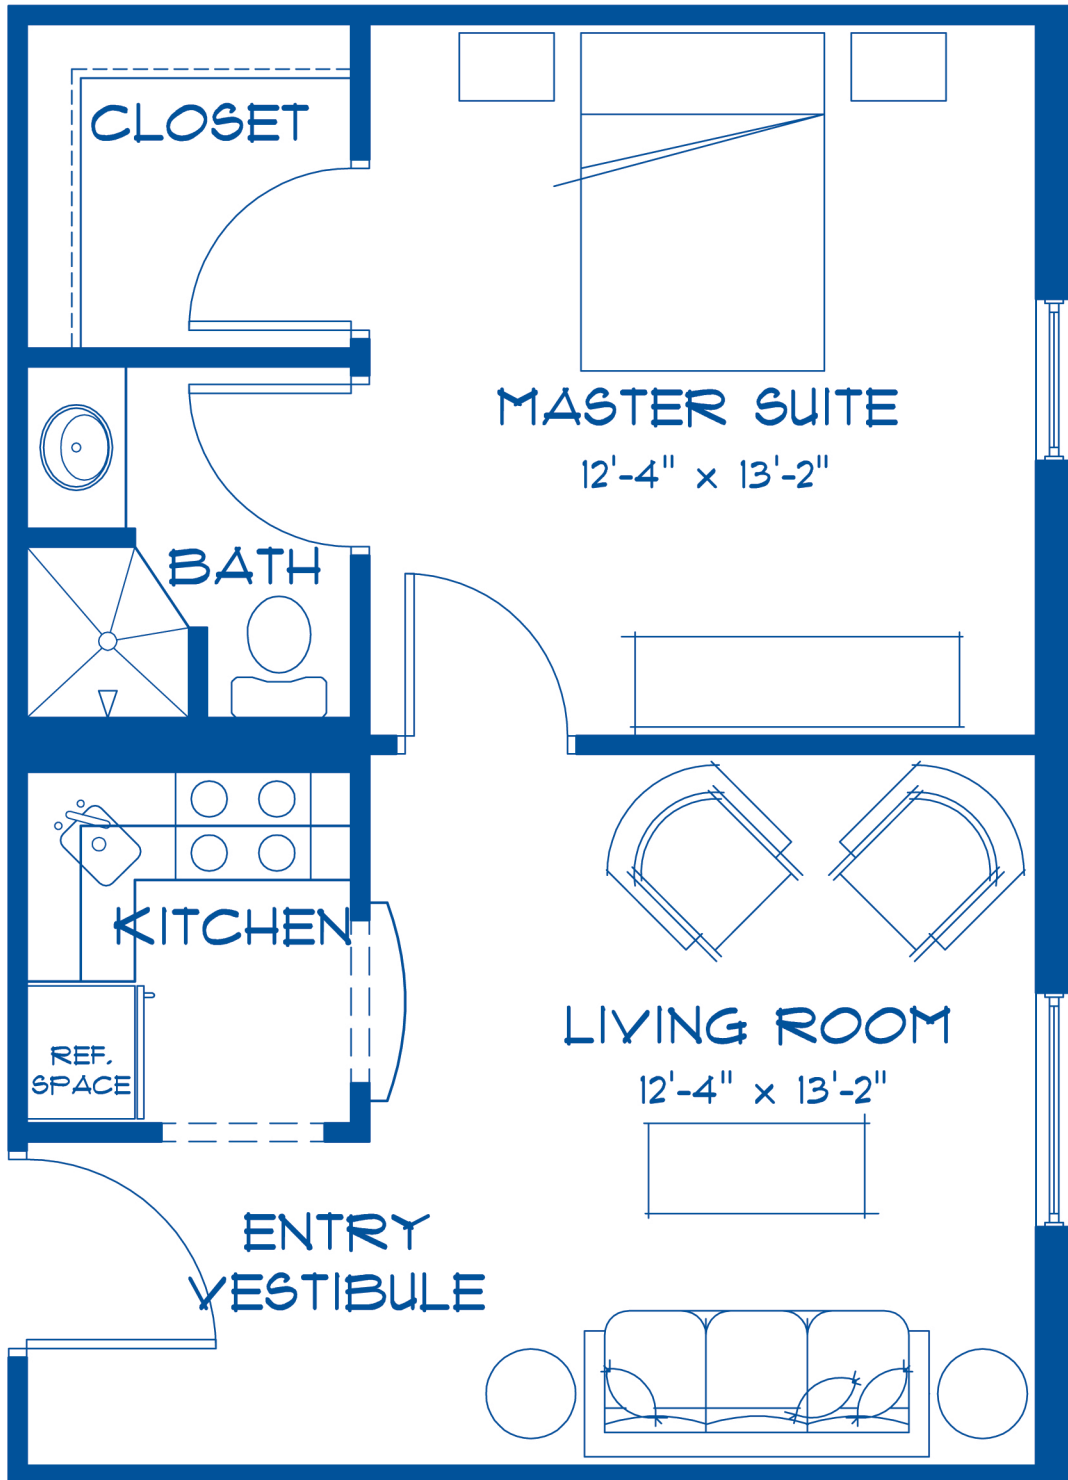

*Sharon Towers*

WEST TOWER ONE BEDROOM APARTMENT

480 Sq. Ft. (Approx.)

(Plans may vary per individual unit.)