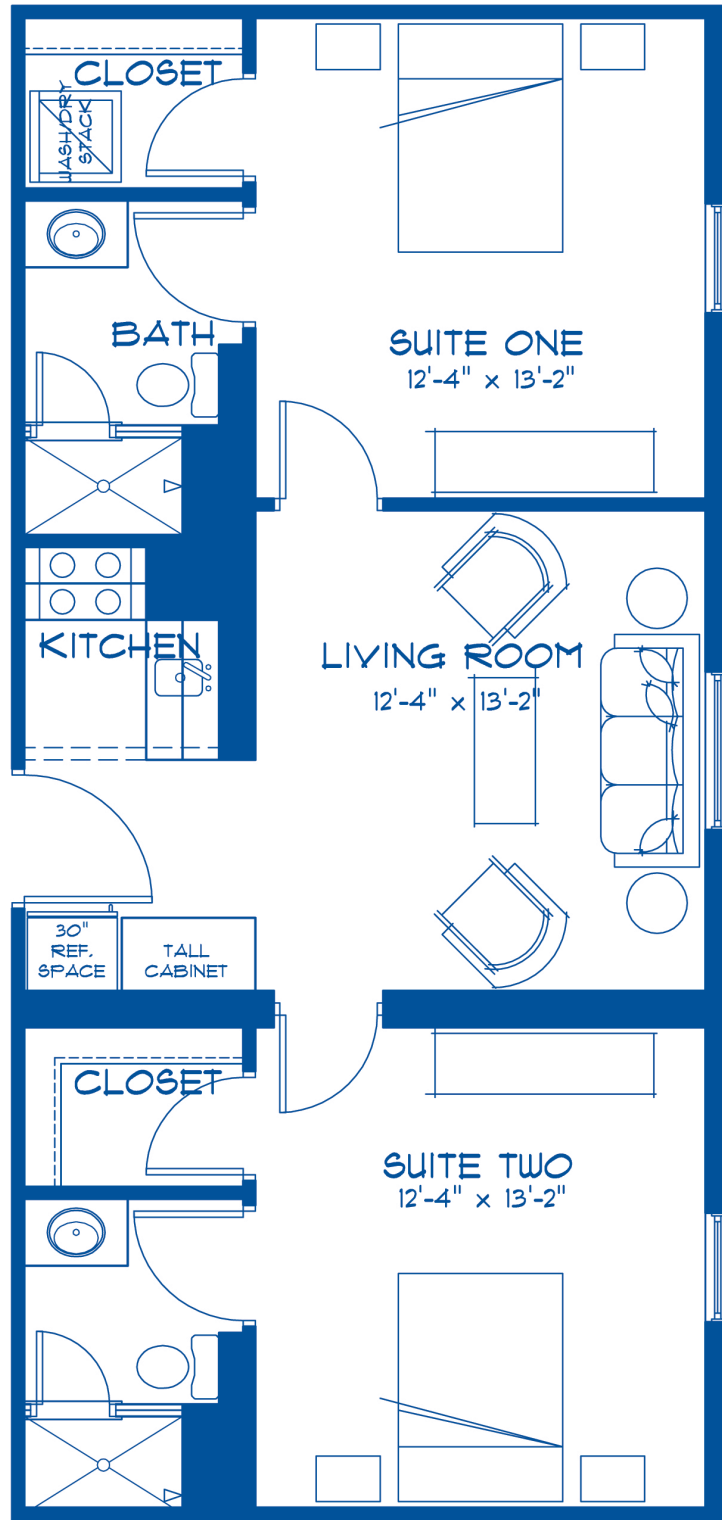

Sharon Towers

EAST TOWER TWO BEDROOM APARTMENT

720 Sq. Ft. (Approx.)

(Plans may vary per individual unit.)