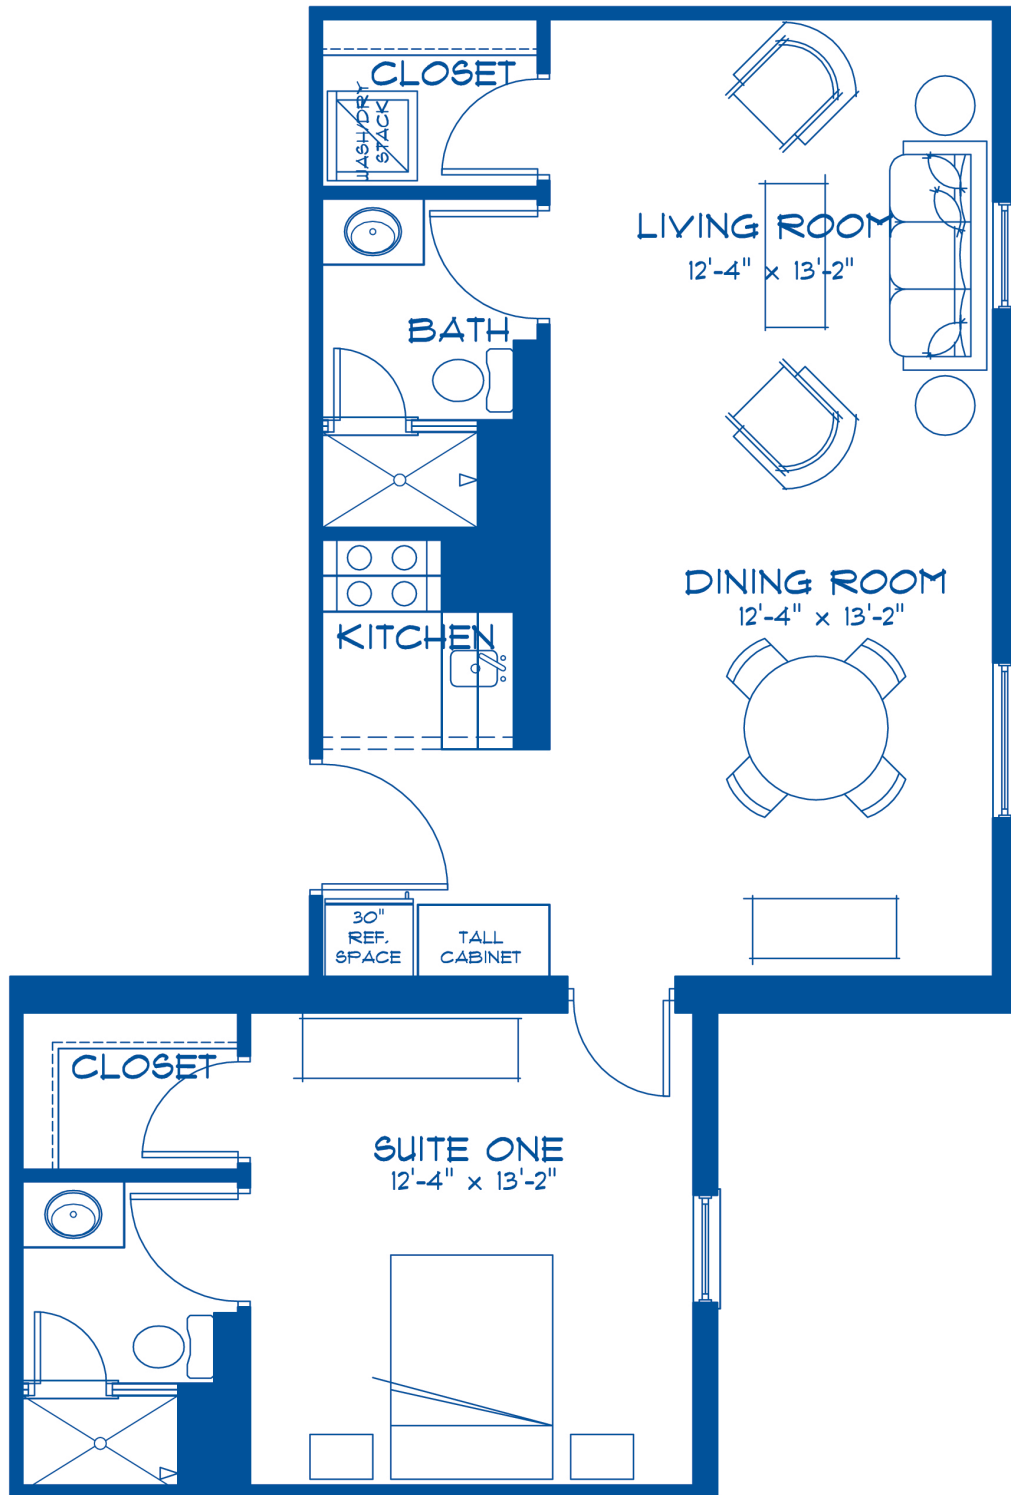

*Sharon Towers*

**EAST TOWER EXPANDED ONE BEDROOM APARTMENT**

720 Sq. Ft. (Approx.)

(Plans may vary per individual unit.)